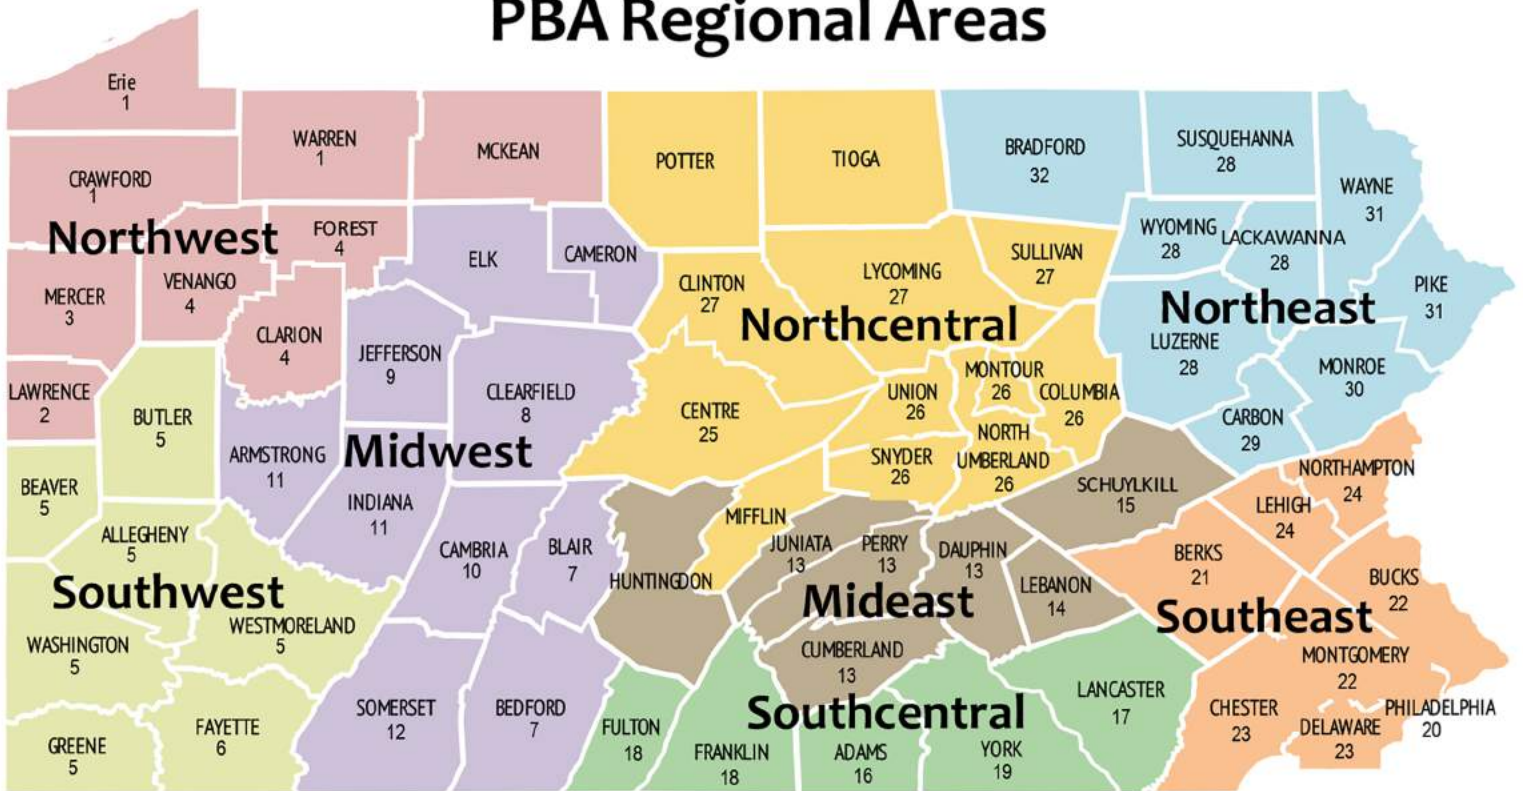

# PBA Regional Areas

Numbers indicate HBA territory.

## Northwest

BA of Northwestern PA (1)  
Lawrence County BA (2)  
Mercer County BA (3)  
Tri-County BA (4)

## Mideast

HBA of Metro Harrisburg (13)  
Lebanon County BA (14)  
Schuylkill BA (15)

## Southwest

BA of Metro Pittsburgh (5)  
BA of Fayette County (6)