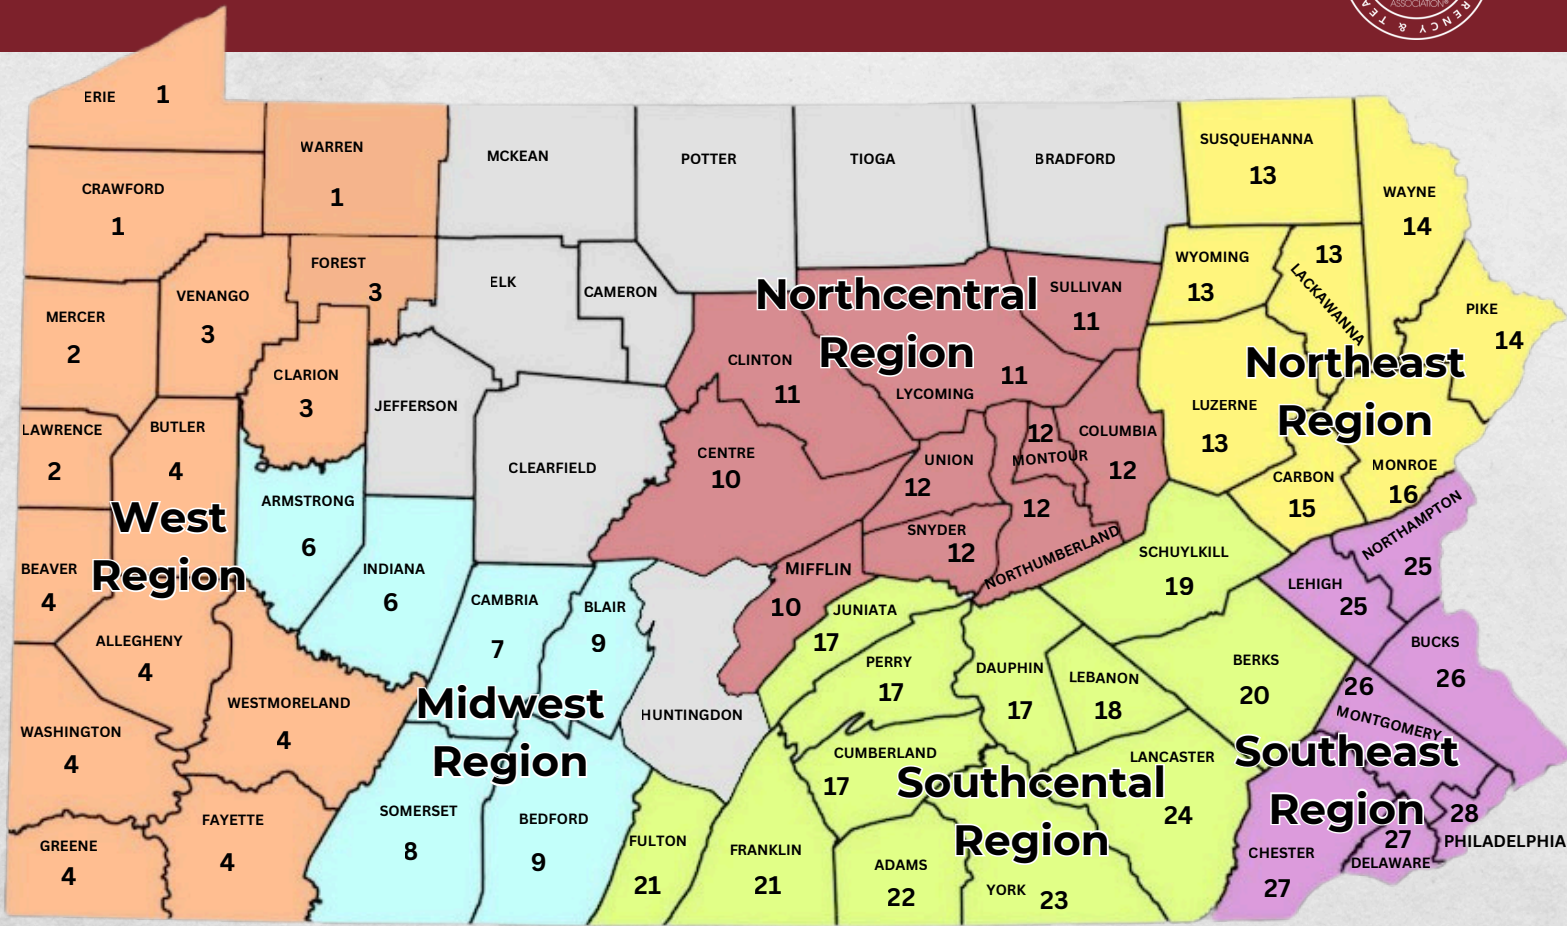

Pennsylvania Builders Association Regions

Numbers indicate HBA territory.

West Region

- BA of Northwestern PA (1)
- Mercer County BA (2)
- Tri-County BA (3)
- BA of Metropolitan Pittsburgh (4)

Midwest Region

- Indiana-Armstrong BA (6)
- HBA of the Alleghenies (7)
- Somerset County BA (8)
- Mid-Penn BA (9)

Northcentral Region

- BA of Central PA (10)
- West Branch Susquehanna BA (11)
- Central Susquehanna BA (12)

Northeast Region

- HBA of Northeastern PA (13)
- Wayne Pike BIA (14)
- Carbon BA (15)
- Pocono BA (16)

Southcentral Region

- HBA of Metropolitan Harrisburg (17)
- Lebanon County BA (18)
- Schuylkill BA (19)
- HBA of Berks County (20)
- Franklin County BA (21)
- BA of Adams County (22)
- York BA (23)
- BIA of Lancaster County (24)